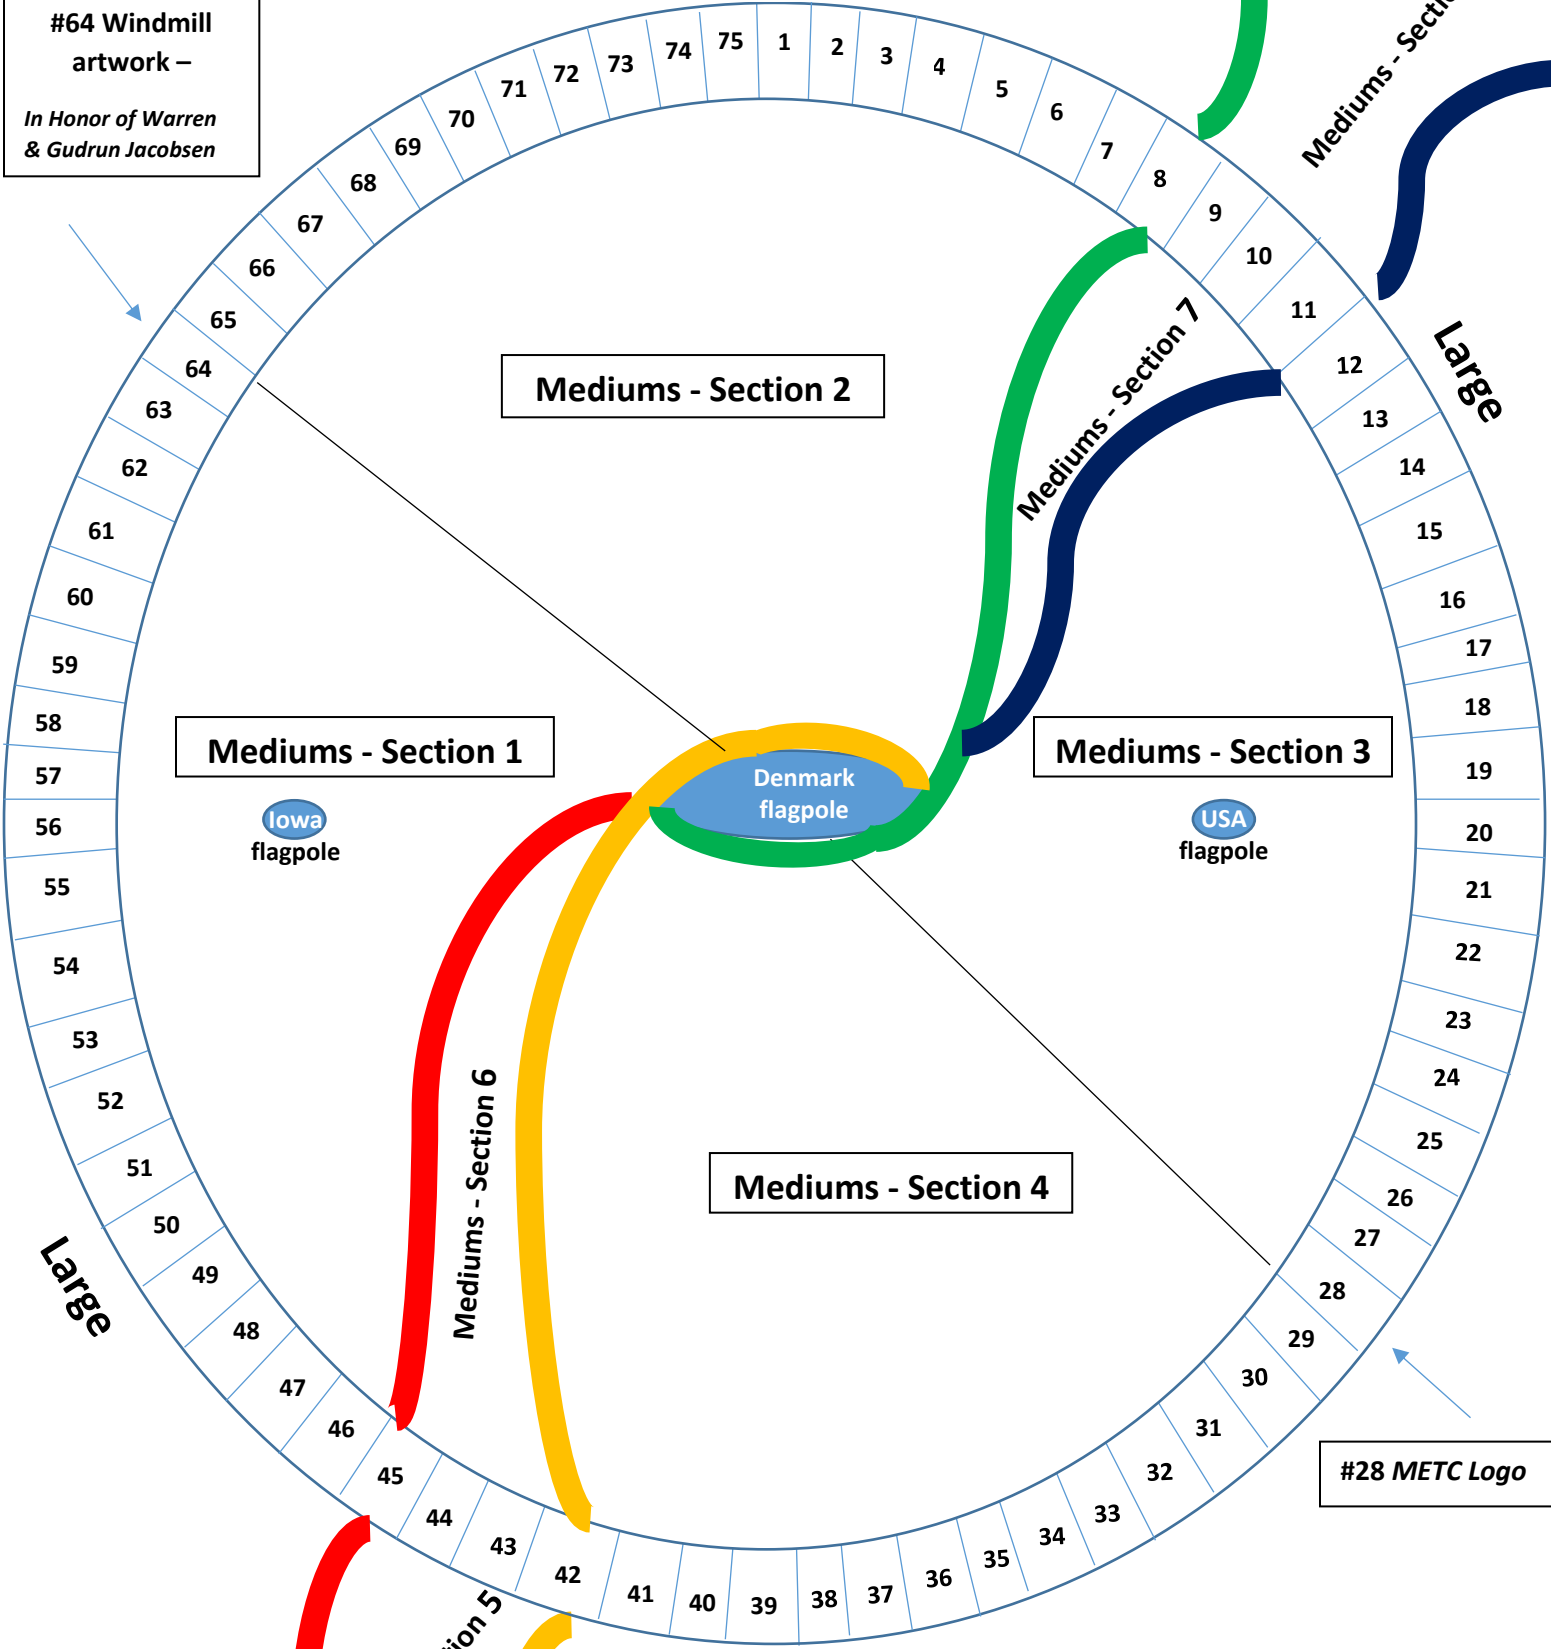

#64 Windmill artwork –
In Honor of Warren & Gudrun Jacobsen

SOUTH – Parking lot

Mediums - Section 1

Mediums - Section 2

Mediums - Section 3

Mediums - Section 4

#28 METC Logo

Jens Jensen Heritage Path Paver Directory Map